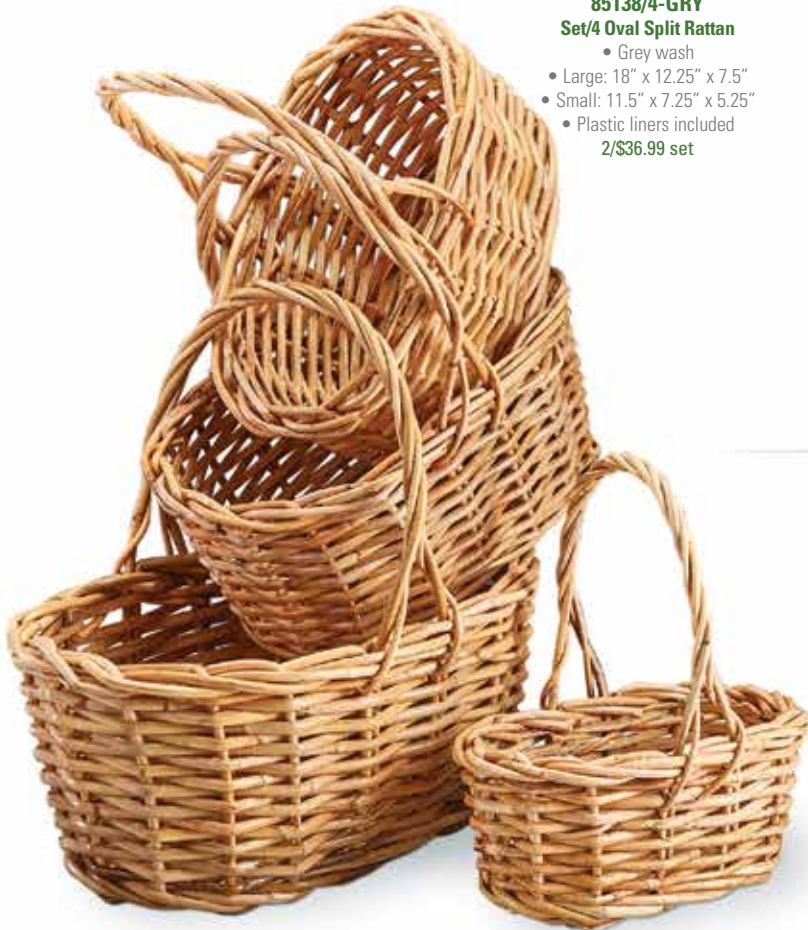

85138/4-GRY
Set/4 Oval Split Rattan

- Grey wash
- Large: 18" x 12.25" x 7.5"
- Small: 11.5" x 7.25" x 5.25"
- Plastic liners included

2/$36.99 set