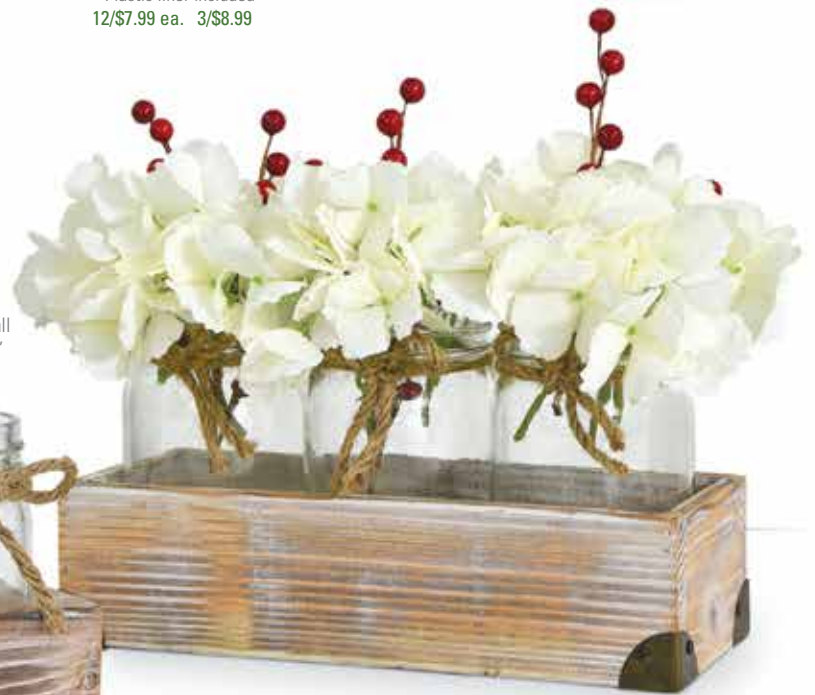

32250
Metal Wall Baskets
• Three assorted colors
• 7.5" x 4.15" x 4"
• 10.6" overall height
• Plastic liner included
12/$7.99 ea. 3/$8.99