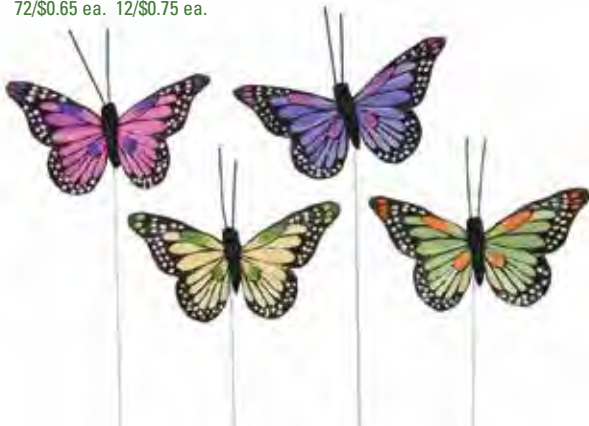

**615-AST
Butterfly Pick**

- Assorted colors
- 3" wide

72/$0.65 ea. 12/$0.75 ea.