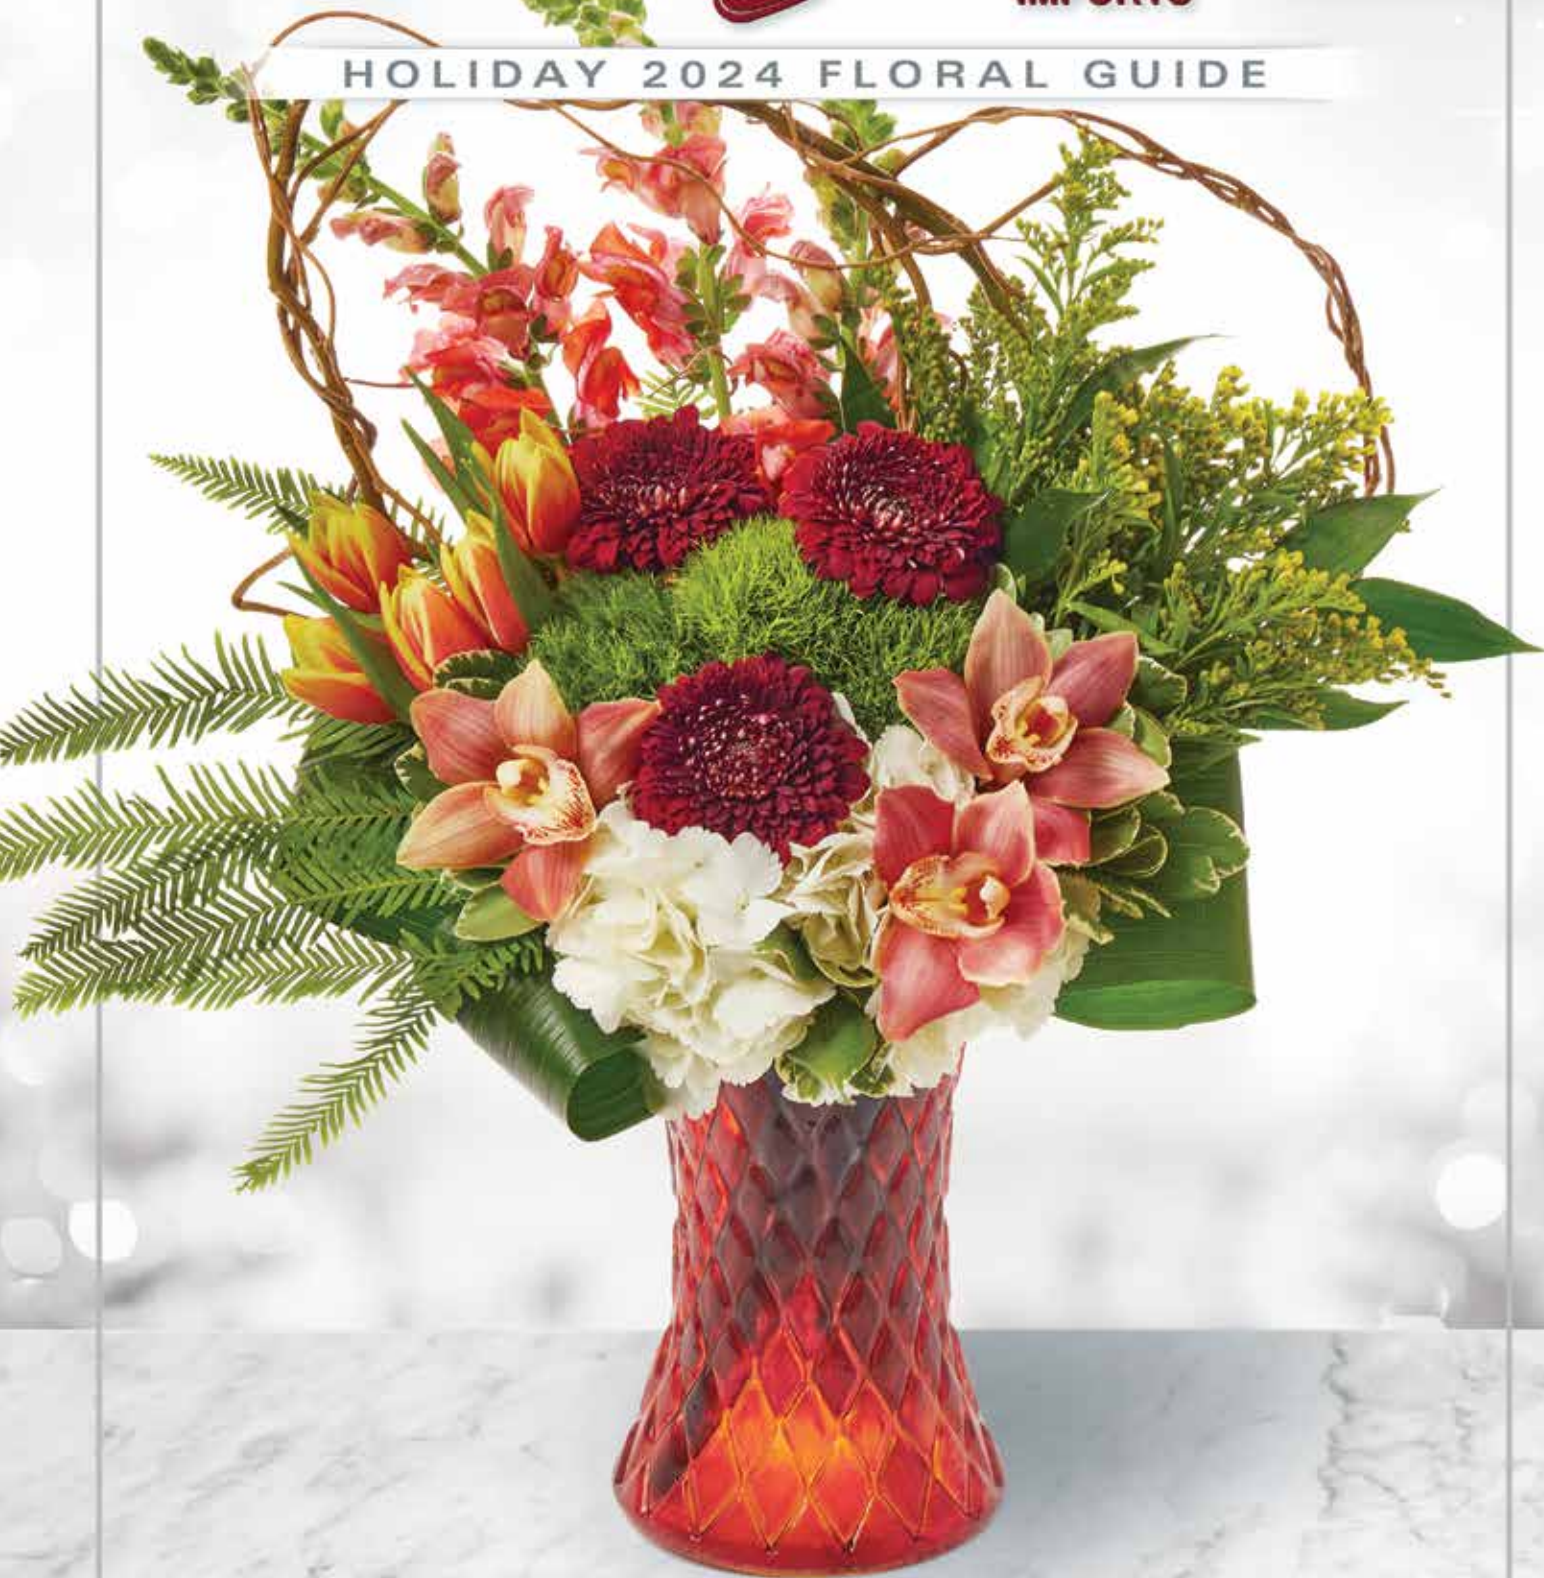

## HOLIDAY 2024 FLORAL GUIDE

**FREE FREIGHT!**  
On credit card orders of \$50.00+  
(Exclusions Apply)

**81219**  
**Bamboo Cornucopia**  
 • 6.25" opening x 19" long  
 • Plastic liner included  
 12/\$6.99 ea. 3/\$7.99 ea.