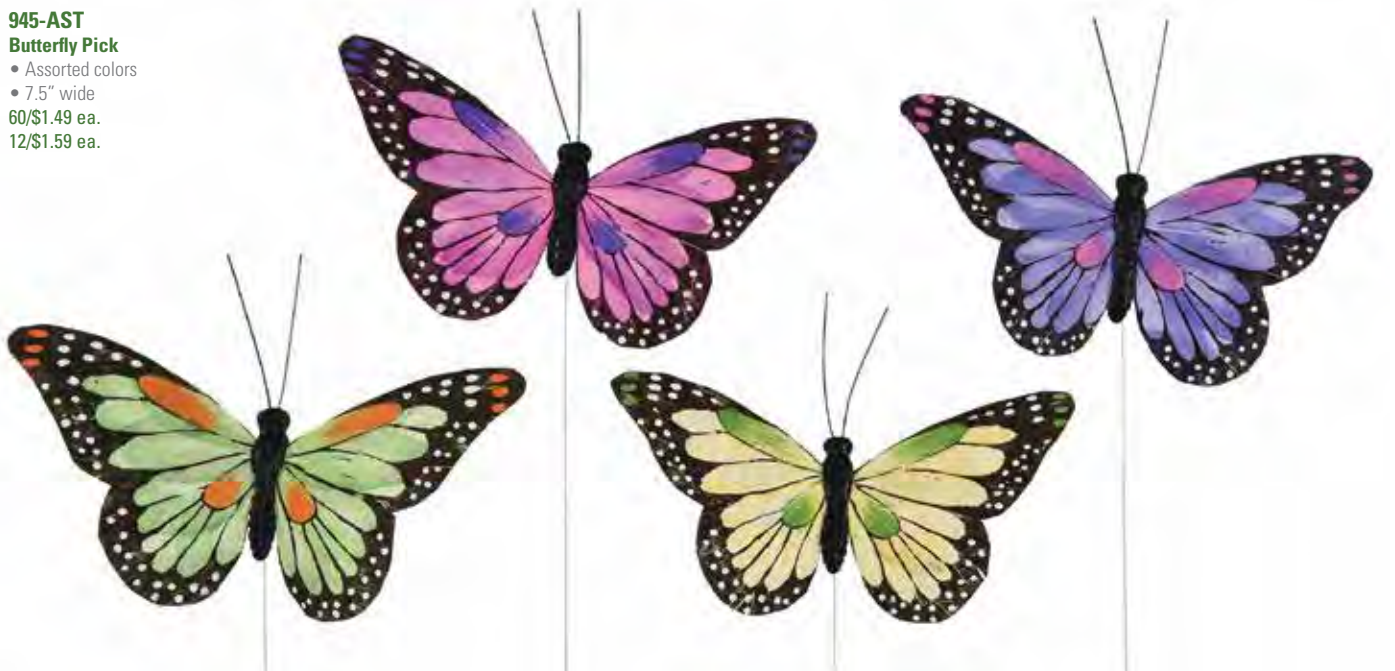

**945-AST
Butterfly Pick**

- Assorted colors
- 7.5" wide

60/$1.49 ea.
12/$1.59 ea.