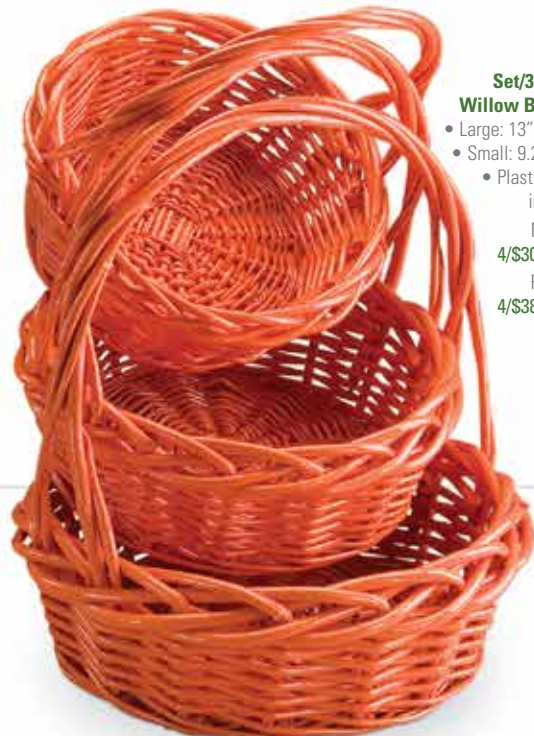

**4008-ST**  
**Oval Woodchip Basket**  
**with Drop Handle**

- 7.5" x 6.5" x 4.375"
- Plastic liner included

12/\$3.99 ea.

**4040-WW**  
**Set/3 Round**  
**Willow Baskets**

- White wash
- Large: 13" x 4.25"
- Small: 9.25" x 3"
- Plastic liners included

4/\$30.99 set

**40400**  
**Set/3 Round**  
**Willow Baskets**

- Large: 13" x 4.25"
- Small: 9.25" x 3"
- Plastic liners included

Natural:  
 4/\$30.99 set

Painted:  
 4/\$38.99 set