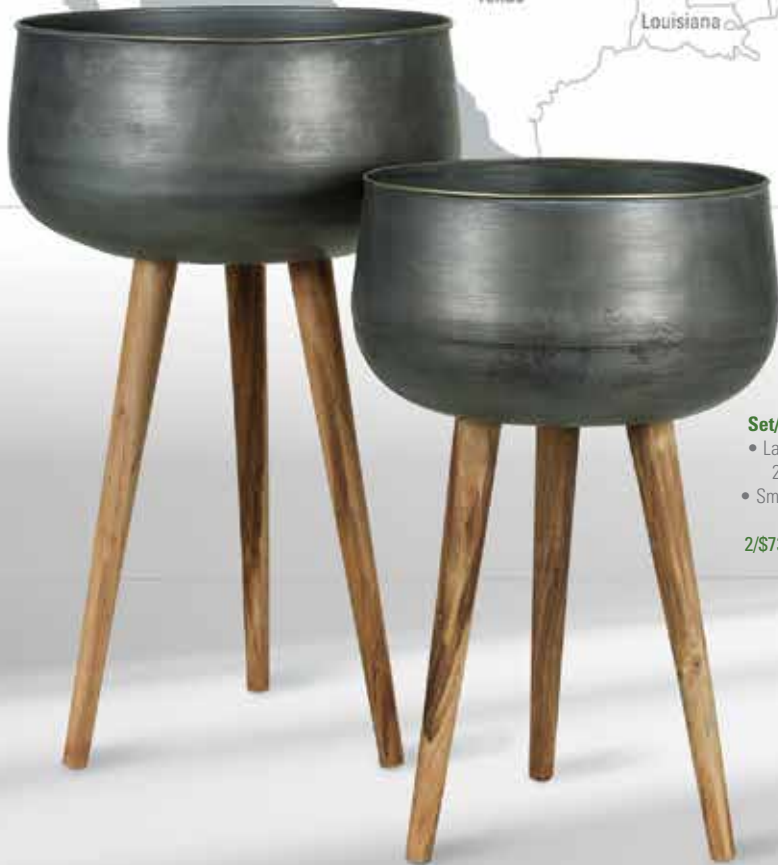

Terms and Conditions

Freight Policy*

- Credit card orders of $850+ receive free freight.
- Shaded states on the map below will have a 10% surcharge on all glass and ceramic items. In CA, this applies to all areas north of Los Angeles. In NV, this applies to all areas north of Las Vegas. In NY, this applies to all areas north of Interstate Hwy. 90.
- 23% freight guarantee for orders of $525-$849.
- 28% freight guarantee for orders of $375-$524.
- Net 30 orders of $850+ will be shipped freight collect and the freight may be deducted if the invoice is paid within terms.
- Shipments must be to an address within the Continental U.S.
- Residential and remote addresses, as defined by UPS, will incur applicable fees.
- Deliveries to Long Island, NY and the Five Boroughs of NYC will incur applicable fees.
- Only shippable orders qualify for free freight (NO BACKORDERS).
- Longhorn Imports will use carrier of choice.

All sizes vary from basket to basket. We will not accept any returns or issue credit for these variations. All damage/shortage claims must be made within one week of receipt of merchandise. Customer agrees to pay any/all local city, county and state taxes that may be incurred by purchasing from Longhorn Imports. All sales are final.

72745

Set/2 Metal Plant Stand

- Large: 13" diameter x 7" 22.5" overall height
- Small: 11" diameter x 6.5" 19" overall height

2/$73.99 set 1/$79.99 set